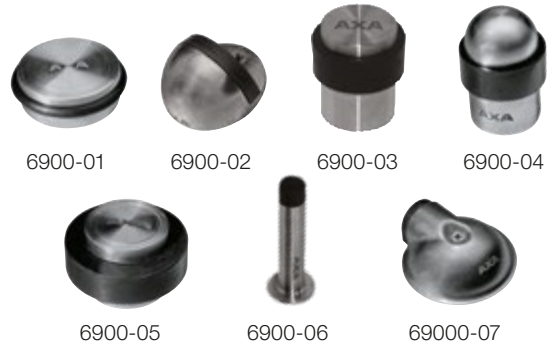

Appearance of cylinders mounted in Prestige rosette; AXA©.

How to measure:

* Delivery times on request. Prices subject to change.

AXA DOOR STOPS

DEDICATED TO HEAVY DOORS

F1 F4 F6 F8 Catalogue p. 100

PRODUCT	F1, F6: NET	F1, F6: GROSS	F4, F8: NET	F4, F8: GROSS
MC-35	149,00	183,27	177,00	217,71
MC-50	221,00	271,83	253,00	311,19

STAINLESS STEEL DOOR STOPS

Catalogue p. 100

CATALOGUE NO.	NET	GROSS
6900-01-81/E	99,00	121,77
6900-02-81/E	37,00	45,51
6900-03-81/E	41,00	50,43
6900-04-81/E	44,00	54,12
6900-05-81/E	37,00	45,51
6900-06-81/E	30,00	36,90
6900-07-81/E	36,00	44,28