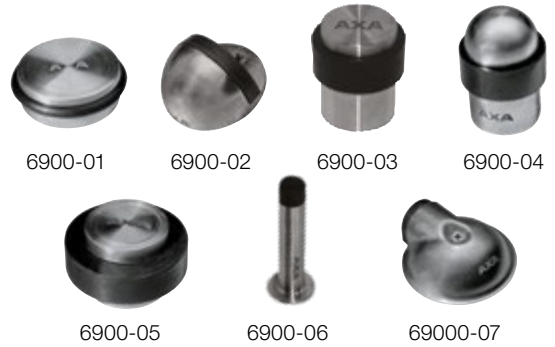

Appearance of cylinders mounted in Prestige rosette; AXA©.

How to measure:

* Delivery times on request. Prices subject to change.

AXA DOOR STOPS

DEDICATED TO HEAVY DOORS

F1 F4 F6 F8 Catalogue p. 100

PRODUCT	F1, F6: NET	F1, F6: GROSS	F4, F8: NET	F4, F8: GROSS
MC-35	149,00	183,27	177,00	217,71
MC-50	221,00	271,83	253,00	311,19

STAINLESS STEEL DOOR STOPS

Catalogue p. 100

CATALOGUE NO.	NET	GROSS
6900-01-81/E	99,00	121,77
6900-02-81/E	37,00	45,51
6900-03-81/E	41,00	50,43
6900-04-81/E	44,00	54,12
6900-05-81/E	37,00	45,51
6900-06-81/E	30,00	36,90
6900-07-81/E	36,00	44,28