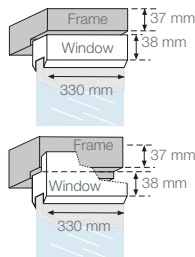

White

POSITION

OPERATION

Wall-operated
and / or
Remote control

Wall-operated
and / or
Remote control

Wall-operated
and / or
Remote control

Wall-operated
and / or
Remote control

Wall-operated
and / or
Remote control

SUPPLY

MINIMUM MOUNTING SPACE REQUIRED

Technical specifications

Chain	Galvanised steel, single links
Maximum opening	130 mm
Pulling/closing force	400 N
Pushing force	150 N
Type of control signal	Infra-red
Remote control range	At least 6 m (depending on environmental factors such as dust, and the presence of light sources) and a maximum of 20 m
Coding permutations	4 billion
Supply unit	4 AA batteries (except AXA Remote 2.0S) AXA adapter 7.5V with 5 m cable
Control supply	Remote control 2 AAA batteries Wall control 3 AAA batteries
Set of batteries	Open and close a minimum of 500 times
Sensors	Low-battery indicator (the window ends up in closed position)