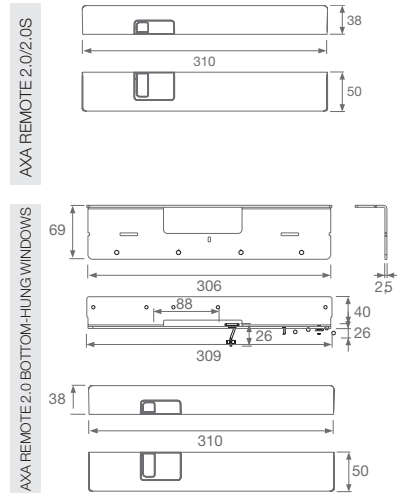

White

POSITION

OPERATION

Wall-operated
and / or
Remote control

Wall-operated
and / or
Remote control

Wall-operated
and / or
Remote control

Wall-operated
and / or
Remote control

Wall-operated
and / or
Remote control

SUPPLY

MINIMUM MOUNTING SPACE REQUIRED

Technical specifications

Chain	Galvanised steel, single links
Maximum opening	130 mm
Pulling/closing force	400 N
Pushing force	150 N
Type of control signal	Infra-red
Remote control range	At least 6 m (depending on environmental factors such as dust, and the presence of light sources) and a maximum of 20 m
Coding permutations	4 billion
Supply unit	4 AA batteries (except AXA Remote 2.0S) AXA adapter 7.5V with 5 m cable
Control supply	Remote control 2 AAA batteries Wall control 3 AAA batteries
Set of batteries	Open and close a minimum of 500 times
Sensors	Low-battery indicator (the window ends up in closed position)