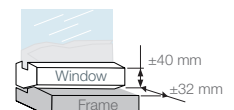

White

POSITION

OPERATION

Wall-operated
and / or
Remote control

Wall-operated
and / or
Remote control

Wall-operated
and / or
Remote control

Wall-operated
and / or
Remote control

Wall-operated
and / or
Remote control

SUPPLY

MINIMUM MOUNTING SPACE REQUIRED

Technical specifications

Chain	Galvanised steel, single links
Maximum opening	130 mm
Pulling/closing force	400 N
Pushing force	150 N
Type of control signal	Infra-red
Remote control range	At least 6 m (depending on environmental factors such as dust, and the presence of light sources) and a maximum of 20 m
Coding permutations	4 billion
Supply unit	4 AA batteries (except AXA Remote 2.0S) AXA adapter 7.5V with 5 m cable
Control supply	Remote control 2 AAA batteries Wall control 3 AAA batteries
Set of batteries	Open and close a minimum of 500 times
Sensors	Low-battery indicator (the window ends up in closed position)