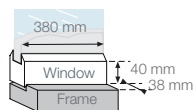

White

POSITION

OPERATION

Wall-operated
and / or
Remote control

Wall-operated
and / or
Remote control

Wall-operated
and / or
Remote control

Wall-operated
and / or
Remote control

Wall-operated
and / or
Remote control

SUPPLY

MINIMUM MOUNTING SPACE REQUIRED

Technical specifications

Chain	Galvanised steel, single links
Maximum opening	130 mm
Pulling/closing force	400 N
Pushing force	150 N
Type of control signal	Infra-red
Remote control range	At least 6 m (depending on environmental factors such as dust, and the presence of light sources) and a maximum of 20 m
Coding permutations	4 billion
Supply unit	4 AA batteries (except AXA Remote 2.0S) AXA adapter 7.5V with 5 m cable
Control supply	Remote control 2 AAA batteries Wall control 3 AAA batteries
Set of batteries	Open and close a minimum of 500 times
Sensors	Low-battery indicator (the window ends up in closed position)