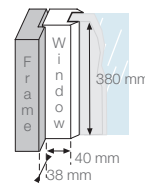

White

POSITION

OPERATION

Wall-operated
and / or
Remote control

Wall-operated
and / or
Remote control

Wall-operated
and / or
Remote control

Wall-operated
and / or
Remote control

Wall-operated
and / or
Remote control

SUPPLY

MINIMUM MOUNTING SPACE REQUIRED

Technical specifications

Chain	Galvanised steel, single links
Maximum opening	130 mm
Pulling/closing force	400 N
Pushing force	150 N
Type of control signal	Infra-red
Remote control range	At least 6 m (depending on environmental factors such as dust, and the presence of light sources) and a maximum of 20 m
Coding permutations	4 billion
Supply unit	4 AA batteries (except AXA Remote 2.0S) AXA adapter 7.5V with 5 m cable
Control supply	Remote control 2 AAA batteries Wall control 3 AAA batteries
Set of batteries	Open and close a minimum of 500 times
Sensors	Low-battery indicator (the window ends up in closed position)